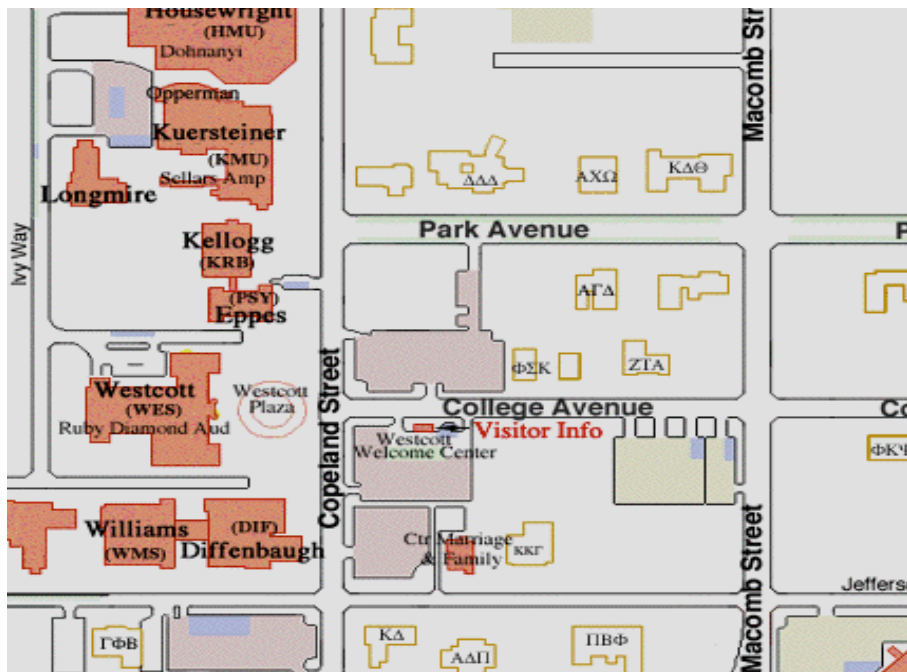

The Walk and Rally in Tally will start at the fountain at the Westcott Bldg. (FSU campus) and end with the Rally and Press Conference at Waller Park on the west side of the Capitol. The Westcott Bldg. is located at College Ave and Copeland St. (see map) right down the street from Potbellies. **The Walk is less than 1 mile.**

Walk Route: East on College Avenue from the Westcott Bldg.

South on Bronough (pass the Supreme Court which will be on your left)

East on St Augustine (toward the Capitol) Note: Officers are scheduled to help everyone cross Duval to get to Waller Park.

(Westcott Bldg.)

(Route Map)